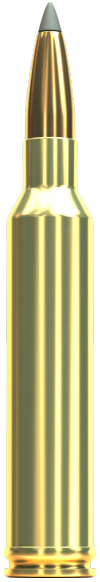

# 7 mm REM. MAG.

## SBT <sup>V332732</sup> 175 GRS

SBT GameKing® - Spitzer Boat Tail bullets are designed for hunting at long range, where their extra margin of performance can make the critical difference. GameKing® bullets feature a boat tail design to bring hunters the ballistic advantage of match bullets. The streamlined tapered base of the boat tail bullet greatly reduces drag, which results in higher retained velocity, greater striking energy, a flatter trajectory and less wind drift than comparable flat base bullets.

### PROPERTIES

BULLET	TYPE		SBT
	WEIGHT	grs	175
	DIAMETER	in	0.284
	SECTIONAL DENSITY	lb/in <sup>2</sup>	0.310
	MATERIAL OF JACKET		N/A
BALLISTIC COEFFICIENT	G1		0.562
	G7		0.282
CARTRIDGE	LENGTH	in	3.287
POWER FACTOR ESTIMATED		kgr-fps	489.1
TEST BARREL LENGTH		in	24
SUGGESTED USE			N/A
FEATURES			N/A